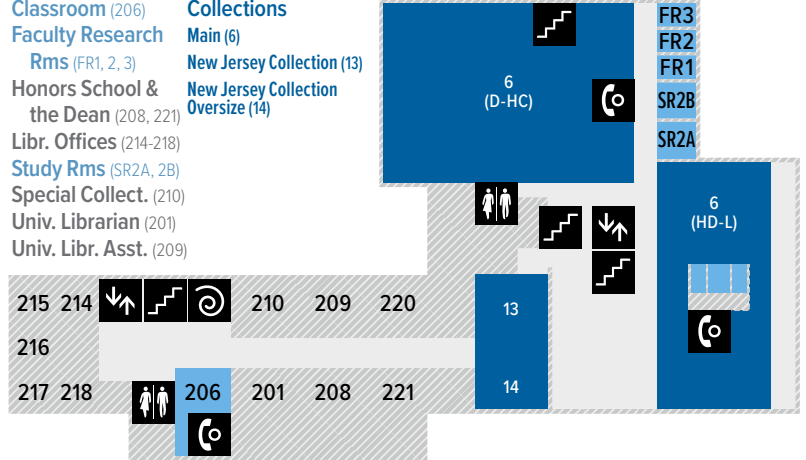

2

Classroom (206) Collections
Faculty Research Rms (FR1, 2, 3) Main (6)
Honors School & the Dean (208, 221) New Jersey Collection (13)
Libr. Offices (214-218) New Jersey Collection Oversize (14)
Study Rms (SR2A, 2B)
Special Collect. (210)
Univ. Librarian (201)
Univ. Libr. Asst. (209)

QUIET STUDY