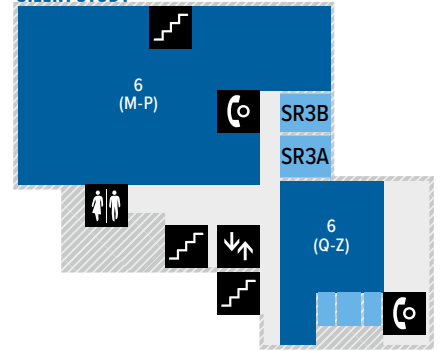

FLOOR PLAN AND GUIDE

MAIN NUMBER
(732) 571-3450

LENDING SERVICES
(732) 571-3693

REFERENCE/
RESEARCH HELP
(732) 571-3438

INSTRUCTION
(732) 571-4404

library.monmouth.edu

- Accessible Entrance
- Café
- Catalog Search
- Elevator
- Lending Desk
- Research Desk
- Restrooms
- Spiral Staircase
- Stairs
- Telephone
- Vending Machine
- Non-public Area

3

Study Rms (SR3A, 3B) Collections
Main (6)

SILENT STUDY

2

Classroom (206) Collections
Faculty Research Rms (FR1, 2, 3) Main (6)
Honors School & the Dean (208, 221) New Jersey Collection (13)
Libr. Offices (214-218) New Jersey Collection Oversize (14)
Study Rms (SR2A, 2B)
Special Collect. (210)
Univ. Librarian (201)
Univ. Libr. Asst. (209)