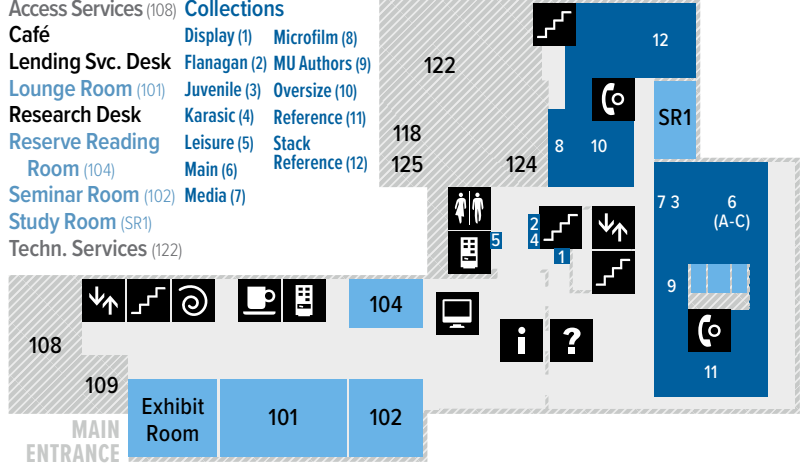

3

Study Rms (SR3A, 3B) Collections
Main (6)

SILENT STUDY

2

Classroom (206) Collections
Faculty Research Rms (FR1, 2, 3) Main (6)
Honors School & the Dean (208, 221) New Jersey Collection (13)
Libr. Offices (214-218) New Jersey Collection Oversize (14)
Study Rms (SR2A, 2B)
Special Collect. (210)
Univ. Librarian (201)
Univ. Libr. Asst. (209)

QUIET STUDY

1

Access Services (108) Collections
Café Display (1) Microfilm (8)
Lending Svc. Desk Flanagan (2) MU Authors (9)
Lounge Room (101) Juvenile (3) Oversize (10)
Research Desk Karasic (4) Reference (11)
Reserve Reading Leisure (5) Stack Reference (12)
Room (104) Main (6)
Seminar Room (102) Media (7)
Study Room (SR1)
Techn. Services (122)

NORMAL CONVERSATION

L

Accessible Entrance Collections
Arch. Storage (013) Government (15)
Athletic Academic Resource Center (AARC) Periodicals (16)
Grants & Contracts (006A)
Instruct. Lab (033)
IRB & IAUC (006)